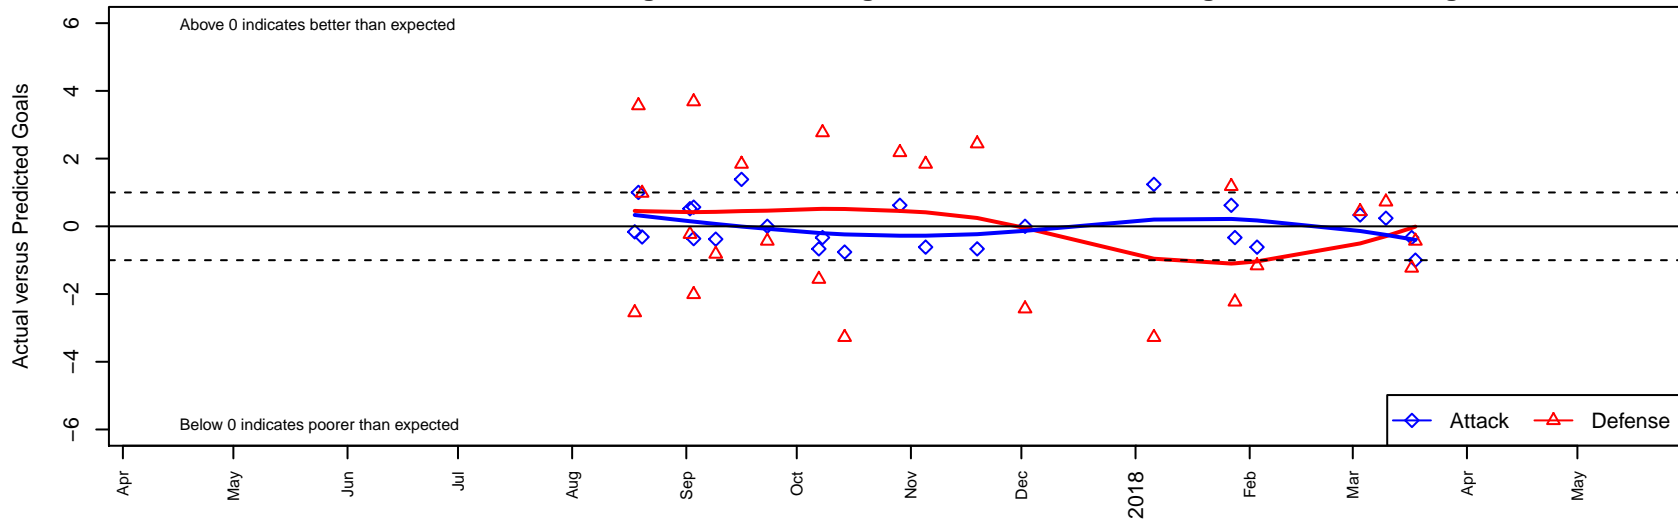

Kitsap Alliance FC White B05

Kitsap Alliance FC
 Silverdale, WA
 B05 total strength=394
 attack=0.26 defense=0.23
 fall league = RCL B05 Div 4

alt names used:
 Kitsap Alliance FC – B05 B
 KITSAP ALLIANCE KAFC B05B (WA)
 KAFC B05B

Venues played:
 2017 Bigfoot Silver 2 U13
 2017 Labor Day Cup BU13 Silver
 2017 RCL B05 Div 4

Kitsap Alliance FC White B05
 Dots are actual minus expected GF (blue circles) and GA (red triangles).
 Blue line is smoothed change in attack strength. Red is smoothed change in defense strength.

**attack and defense variance (black dot)
relative to other teams
and top 10 in region**

**attack and defense rating
relative to others at age
and all opponents in last 13 months**

Performance relative to 13 month average