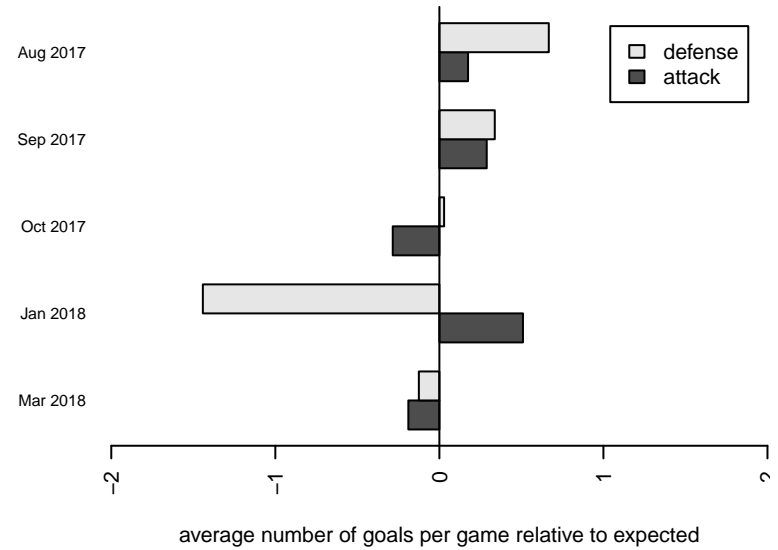

Performance relative to 13 month average