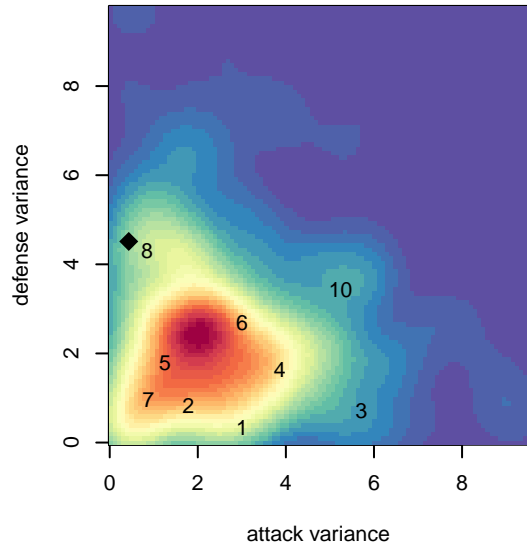

Kitsap Alliance FC White B05

Kitsap Alliance FC
 Silverdale, WA
 B05 total strength=394
 attack=0.26 defense=0.23
 fall league = RCL B05 Div 4

alt names used:
 Kitsap Alliance FC – B05 B
 KITSAP ALLIANCE KAFC B05B (WA)
 KAFC B05B

Venues played:
 2017 Bigfoot Silver 2 U13
 2017 Labor Day Cup BU13 Silver
 2017 RCL B05 Div 4

Kitsap Alliance FC White B05
 Dots are actual minus expected GF (blue circles) and GA (red triangles).
 Blue line is smoothed change in attack strength. Red is smoothed change in defense strength.

**attack and defense variance (black dot)
relative to other teams
and top 10 in region**

**attack and defense rating
relative to others at age
and all opponents in last 13 months**

Performance relative to 13 month average