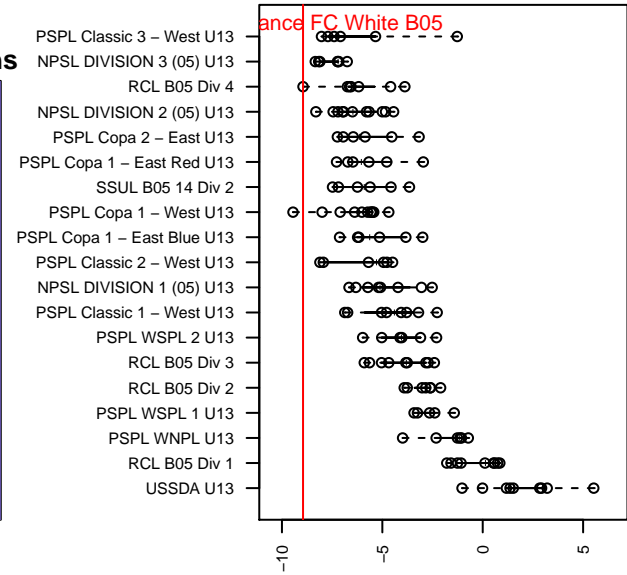

Kitsap Alliance FC White B05

Kitsap Alliance FC
 Silverdale, WA
 B05 total strength=394
 attack=0.26 defense=0.23
 fall league = RCL B05 Div 4

alt names used:
 Kitsap Alliance FC – B05 B
 KITSAP ALLIANCE KAFC B05B (WA)
 KAFC B05B

Venues played:
 2017 Bigfoot Silver 2 U13
 2017 Labor Day Cup BU13 Silver
 2017 RCL B05 Div 4

Kitsap Alliance FC White B05
 Dots are actual minus expected GF (blue circles) and GA (red triangles).
 Blue line is smoothed change in attack strength. Red is smoothed change in defense strength.

**attack and defense variance (black dot)
relative to other teams
and top 10 in region**

**attack and defense rating
relative to others at age
and all opponents in last 13 months**

Performance relative to 13 month average