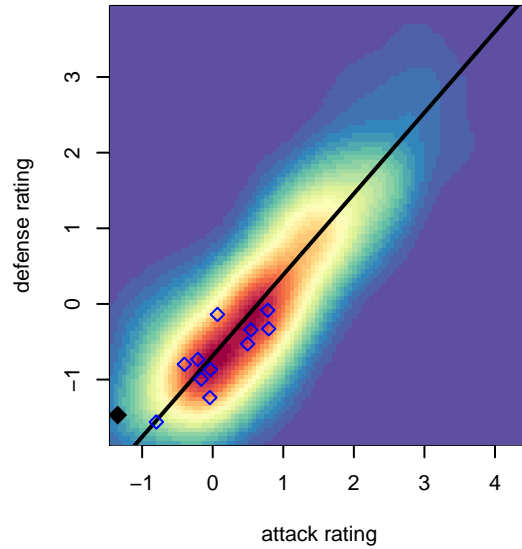

Kitsap Alliance FC White B05

Kitsap Alliance FC
 Silverdale, WA
 B05 total strength=394
 attack=0.26 defense=0.23
 fall league = RCL B05 Div 4

alt names used:
 Kitsap Alliance FC – B05 B
 KITSAP ALLIANCE KAFC B05B (WA)
 KAFC B05B

Venues played:
 2017 Bigfoot Silver 2 U13
 2017 Labor Day Cup BU13 Silver
 2017 RCL B05 Div 4

Kitsap Alliance FC White B05
 Dots are actual minus expected GF (blue circles) and GA (red triangles).
 Blue line is smoothed change in attack strength. Red is smoothed change in defense strength.

**attack and defense variance (black dot)
relative to other teams
and top 10 in region**

**attack and defense rating
relative to others at age
and all opponents in last 13 months**

Performance relative to 13 month average